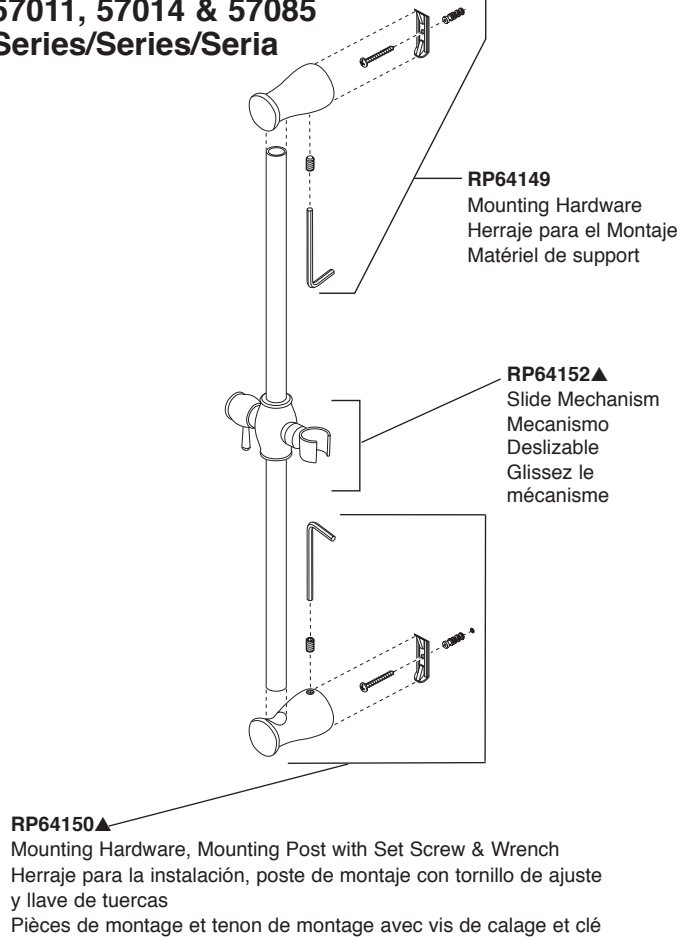

57011, 57014 & 57085
Series/Series/Seria