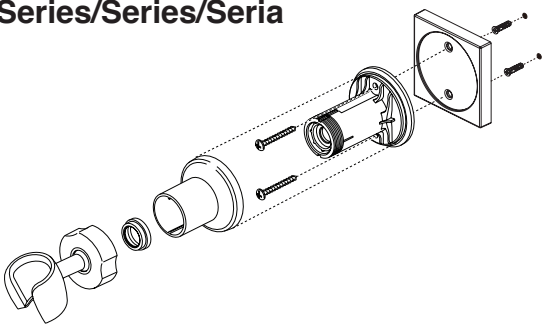

U3401-PK▲
Shower Arm Mount
Soporte para brazo de ducha
Support de bras de douche

55552, 55567, 55051, 55140, 55530 & 55799
Series/Series/Seria

U4010-PK▲
Hand shower holder
Teleducha titular
Support douchette