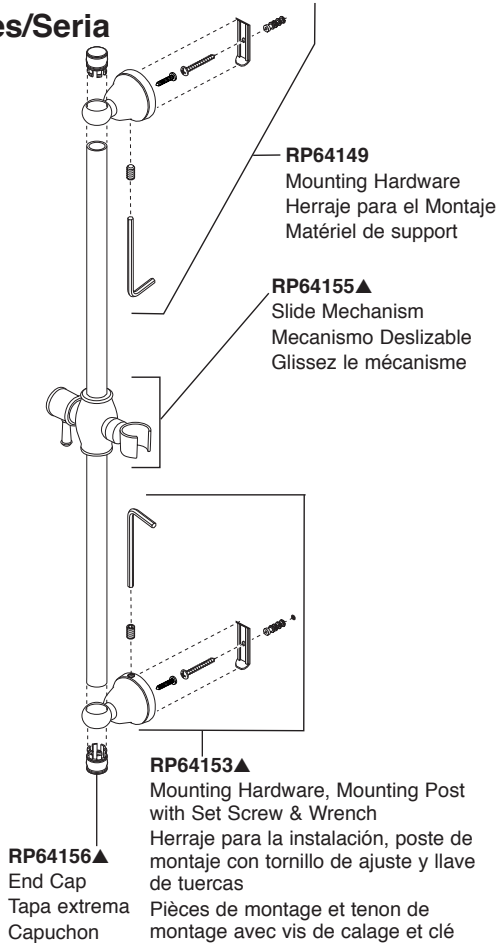

57021
Series/Series/Seria